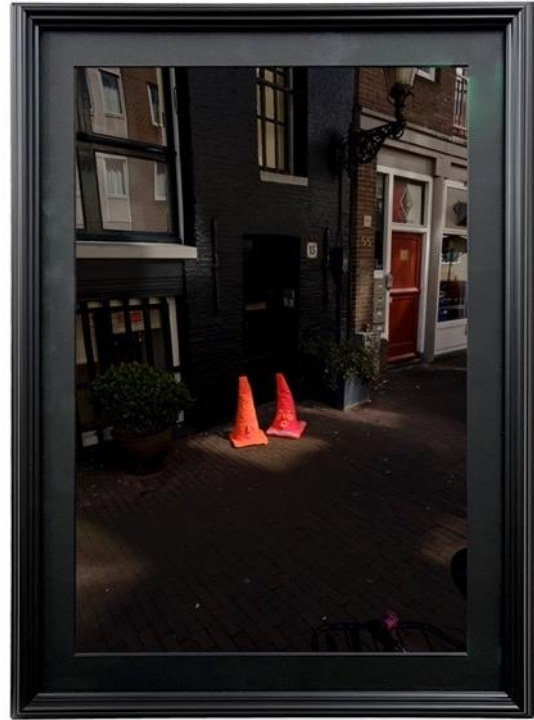

Safe me – Outside photographs

Framed photograph, 1,2,3 - 36 x 49 x 3,5 cm and Pylon: Me – 31,5 x 33,5 x 4,5 cm.
Each in an edition of 10.