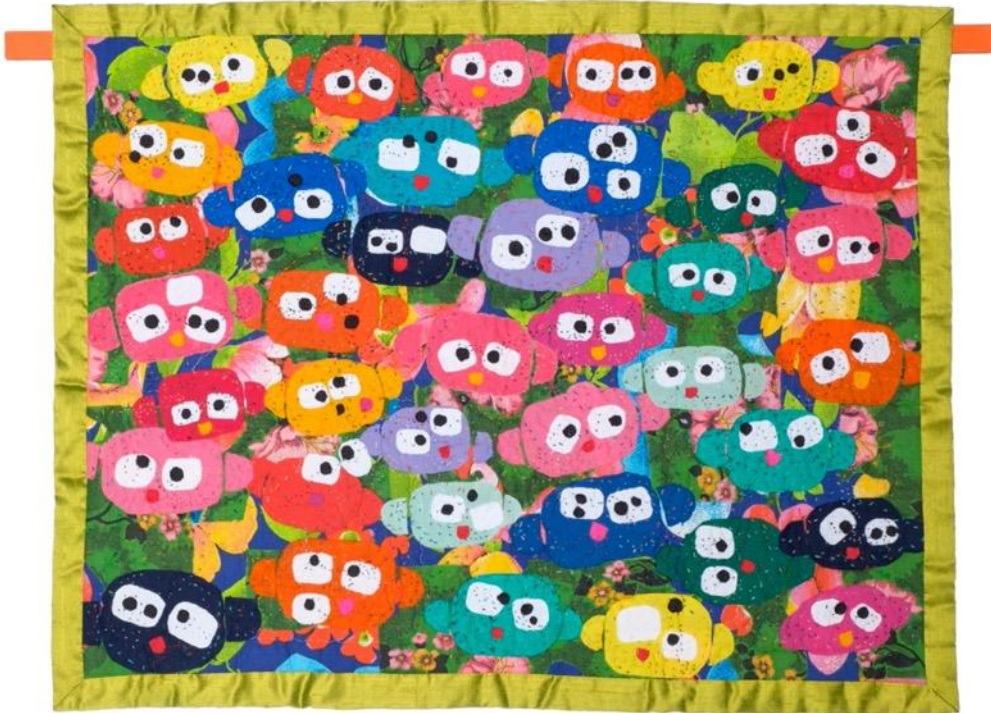

Blue hound pitstop
Tapestry, 86 x 148 cm.