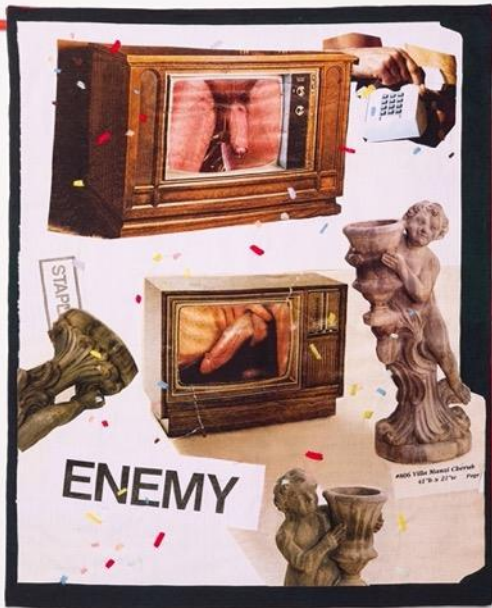

JOY de eerste Bas Kosters stoel
Chair, 37 x 41 x 97 cm.

JOY Muurbloem

Wall ornament, 32 x 16 x 55/129 cm.

I sympathize with the ugly stepsisters
Doll, ca. 100 x 90 x 125 cm.

JOY mask no. 3, 1 & 2

Series of three masks on a stand, each ca. 80 x 60 x 200 cm.

I want it to be soft, Mask red
Mask/ornament, ca. 40 x 25 x 67 cm.

I want it to be soft, Mask blue
Mask/ornament, ca. 40 x 25 x 67 cm.

I want it to be soft, Mask pink
Mask/ornament, ca. 40 x 25 x 67 cm.

Jobe schilderijen

Canvas paintings, 30 x 40 cm | 60 x 51,5 cm | 30 x 40 cm | 50 x 59,5 cm | 40 x 51 cm.

Pink is the color of selflove
Tapestry on frame, 71 x 75 cm.

Porn tapestries

Enemy intrusion – How to safe – Easy clean – Handle with care – Land of hope and glory – Love taste – Makes a house a home
Series of tapestries, each 65 x 80 cm.