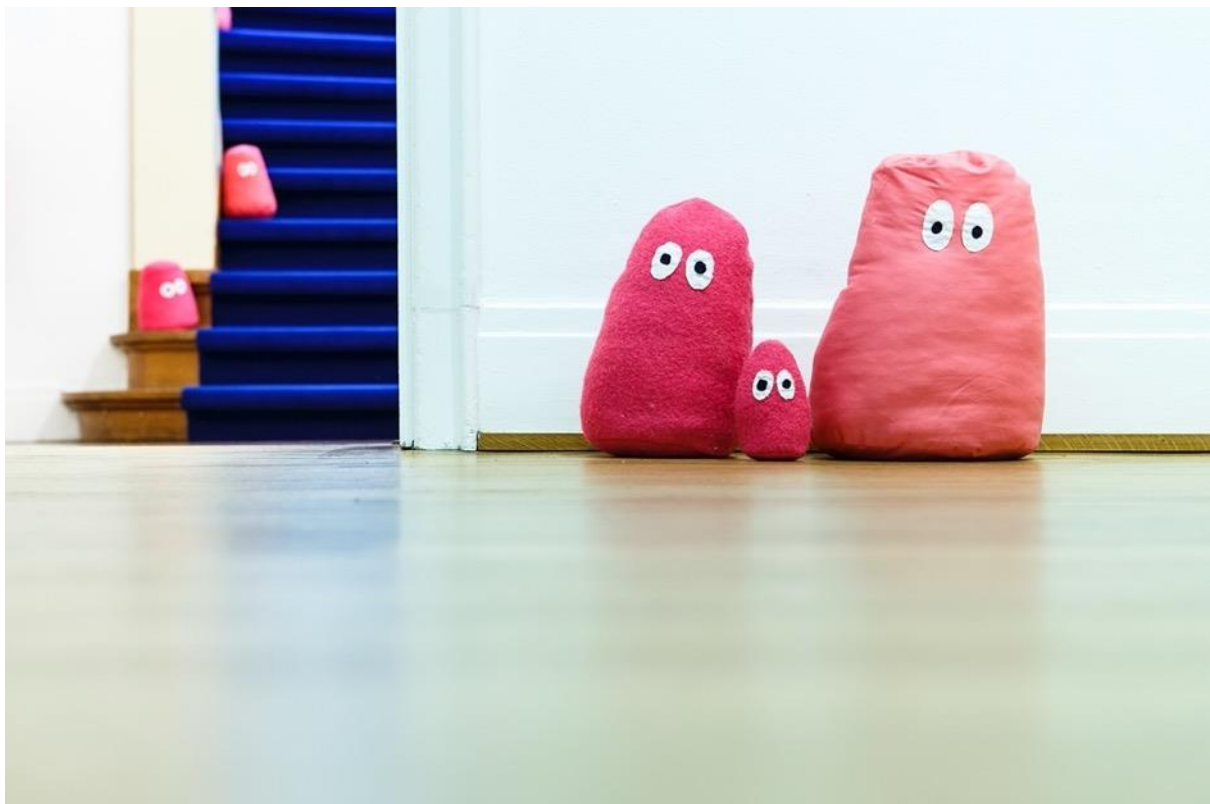

Jobe schilderijen

Canvas paintings, 30 x 40 cm | 60 x 51,5 cm | 30 x 40 cm | 50 x 59,5 cm | 40 x 51 cm.

Pink is the color of selflove
Tapestry on frame, 71 x 75 cm.

Porn tapestries

Enemy intrusion – How to safe – Easy clean – Handle with care – Land of hope and glory – Love taste – Makes a house a home
Series of tapestries, each 65 x 80 cm.

Flaccid family
Tapestry, 85 x 120 cm.

Pink boy rug
Tapestry, 102 x 149 cm.

Safe me – Outside photographs

Framed photograph, 1,2,3 - 36 x 49 x 3,5 cm and Pylon: Me – 31,5 x 33,5 x 4,5 cm.
Each in an edition of 10.

Looking for map of magic place
Series of tapestries: Alone, 37 x 78 cm – I am here, 39 x 58 cm.

The good people machine
 Installation of dolls & cans. Various sizes.

Spike de spijkerkop
Wall object 38 x 67 cm.

Art dolls & objects

Bugaboo by Bas African dolls – Clowns are people too dolls
Various sizes ca. 30 cm.

Art dolls & objects

Armless doll 22 x 79 cm – Dirty baby doll, ca. 10 x 37 x 61 cm.

Sex doll, 24 x 41 x 59 cm – Textile Baby chair, 24 x 24 x 68 cm – Textile Papa chair, 39 x 35 x 98 cm.